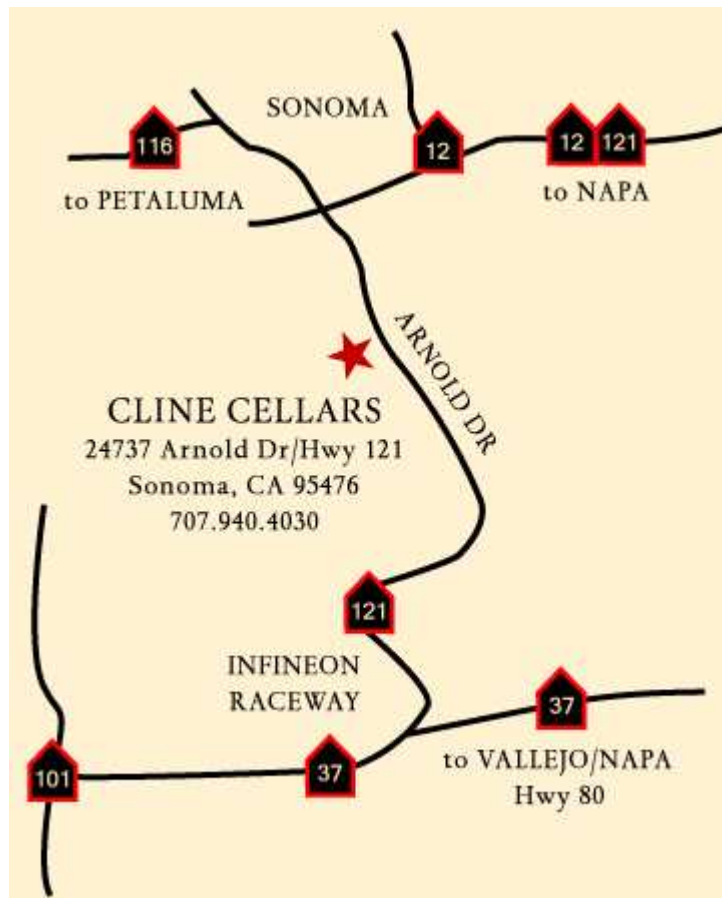

Directions

Cline Cellars is located at 24737 Arnold Drive/Highway 121, Sonoma, CA 95476. We are open for wine tasting and sales daily, 10:00am to 6:00pm except for Christmas. For more information call 707-940-4030.

FROM SAN FRANCISCO:

Take Highway 101 North over the Golden Gate Bridge into Marin County. When you reach Novato take the Highway 37 exit (for about 8 miles) turn left onto Highway 121

North (Infineon Raceway will be on your left). Continue on Highway 121 for 4.5 miles and Cline Cellars will be located on your left.

FROM OAKLAND:

Take Highway 80 North to Vallejo, and then take Highway 37 - Marine World exit (going West). Stay on Highway 37 for about 10 miles, turn right onto Highway 121 North, continue on Highway 121 for about 4.5 miles and Cline Cellars will be located on your left.

Door to door directions check out [mapquest](#).

For Sonoma Valley winery maps visit [Sonoma Valley Visitors Bureau](#)

{ [Privacy Policy](#) | [PARTNERS & FRIENDS](#) | [customer service](#) }
[Powered by eWinery Solutions](#)
© 2008 Cline Cellars