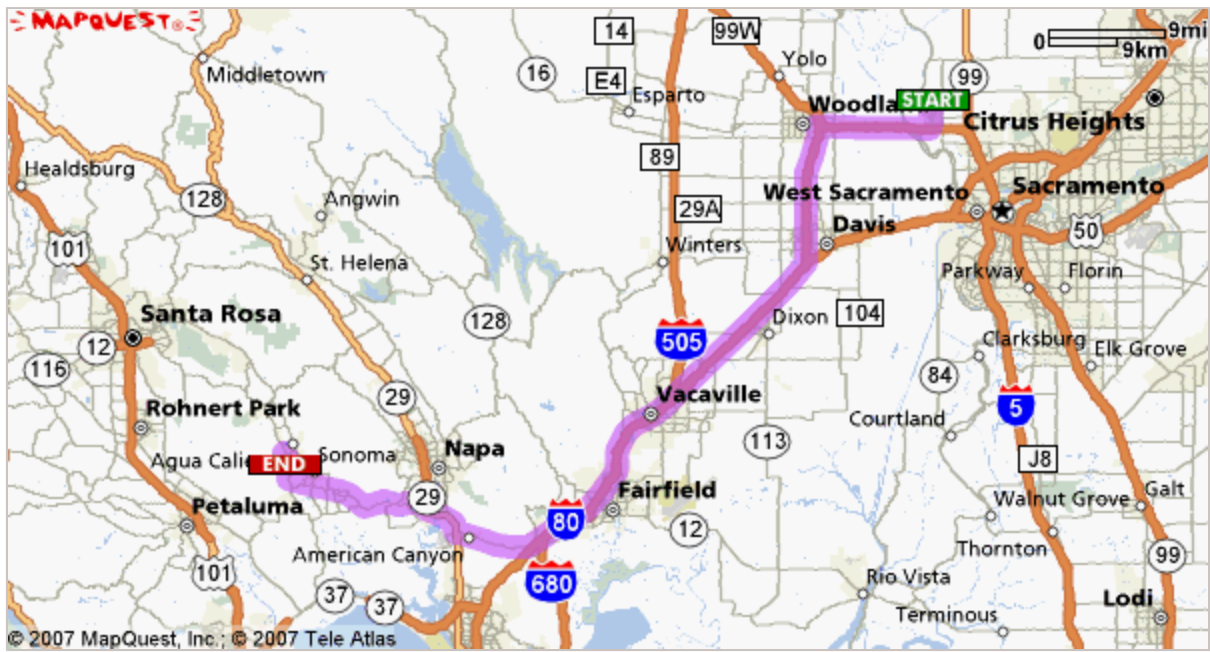

**Directions**

**Distance**

**Total Est. Time:** 1 hour, 27 minutes      **Total Est. Distance:** 76.36 miles

	<b>1:</b> Start out going SOUTHWEST on AIRPORT BLVD toward LINDBERGH DR.	0.2 miles
	<b>2:</b> Stay STRAIGHT to go onto LINDBERGH DR.	<0.1 miles
	<b>3:</b> Turn LEFT onto AIRPORT BLVD.	1.1 miles
	<b>4:</b> Merge onto I-5 N toward WOODLAND.	8.2 miles
	<b>5:</b> Merge onto E MAIN ST toward CA-113 S / WOODLAND.	0.7 miles
	<b>6:</b> Merge onto CA-113 S via the ramp on the LEFT toward DAVIS.	11.1 miles
	<b>7:</b> Take I-80 W.	30.2 miles
	<b>8:</b> Merge onto JAMESON CANYON RD / CA-12 toward NAPA / SONOMA.	6.3 miles
	<b>9:</b> Turn SLIGHT RIGHT onto CA-12 W / CA-29 N.	3.9 miles
	<b>10:</b> Turn LEFT onto CA-12 / CA-121 / CARNEROS HWY / SONOMA HWY / SONOMA-NAPA HWY. Continue to follow CA-12 / CA-121 / CARNEROS HWY.	5.1 miles
	<b>11:</b> Turn SLIGHT RIGHT.	0.1 miles
	<b>12:</b> Turn SLIGHT RIGHT onto NAPA RD.	4.2 miles
	<b>13:</b> NAPA RD becomes LEVERONI RD.	1.7 miles
	<b>14:</b> Turn RIGHT onto ARNOLD DR.	3.0 miles
	<b>15:</b> End at Charles Schwab Cup Chmpnshp:	

END

17700 Arnold Dr, Sonoma, CA 95476, US

---

**Total Est. Time:** 1 hour, 27 minutes

**Total Est. Distance:** 76.36 miles

---

**Start:**  
**Sacramento International Airport (SMF):** 916-874-0719  
 6900 Airport Blvd, Sacramento, CA 95837, US