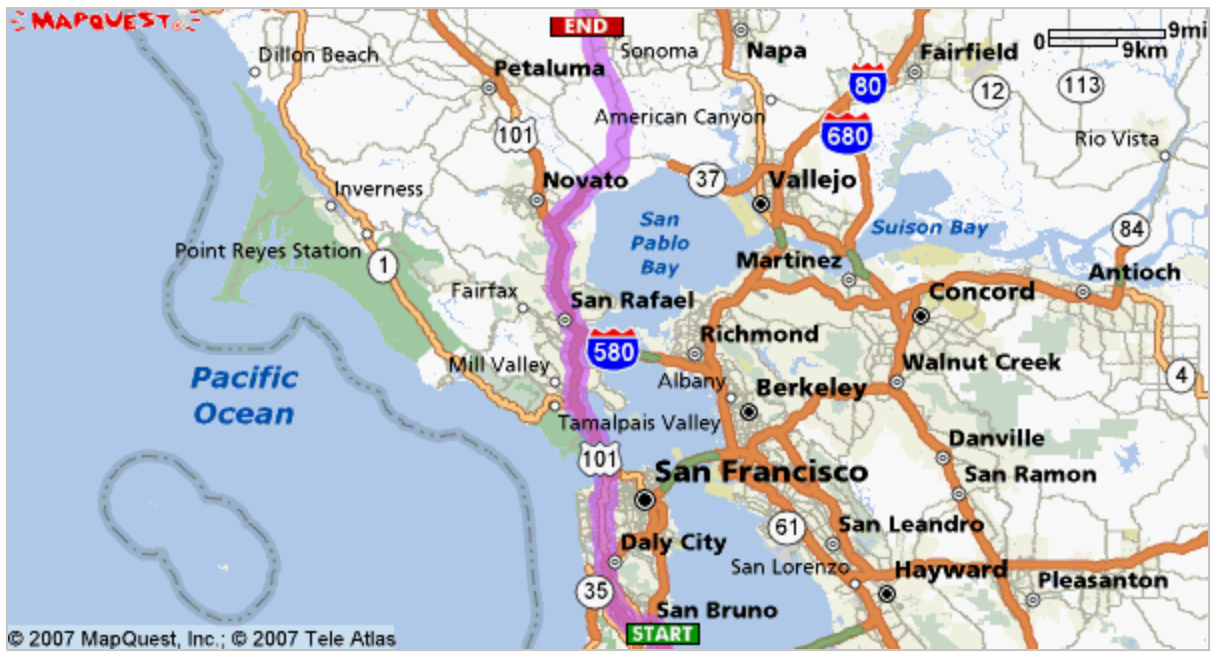

MAPQUEST

Start: San Francisco International Airport (SFO): 650-821-8211
S San Francisco, CA 94080, US

End: Charles Schwab Cup Chmpnshp: 707-939-4131
17700 Arnold Dr, Sonoma, CA 95476, US

Notes:

She Married Him??!!

They Have
7
Kids?!!

[Find Your Old School Here](#)

[classmates.com](#)

Directions

Distance

Total Est. Time: 1 hour, 14 minutes **Total Est. Distance:** 58.16 miles

	1: Merge onto US-101 N toward SAN FRANCISCO.	1.4 miles
	2: Merge onto I-380 W toward I-280 / SAN BRUNO.	1.9 miles
	3: Merge onto I-280 N toward SAN FRANCISCO.	5.9 miles
	4: Take CA-1 N toward 19TH AVENUE / GOLDEN GATE BRIDGE.	7.4 miles
	5: Merge onto US-101 N via the exit on the LEFT toward GOLDEN GATE BR.	20.9 miles
	6: Merge onto CA-37 E via EXIT 460A toward NAPA / VALLEJO.	7.6 miles
	7: Take CA-121 N / ARNOLD DR / CARNEROS HWY toward SONOMA / NAPA.	<0.1 miles
	8: Stay STRAIGHT to go onto CA-121 N / ARNOLD DR / CARNEROS HWY. Continue to follow ARNOLD DR.	12.6 miles
	9: End at Charles Schwab Cup Chmpnshp: 17700 Arnold Dr, Sonoma, CA 95476, US	

Total Est. Time: 1 hour, 14 minutes **Total Est. Distance:** 58.16 miles

Start:
San Francisco International Airport (SFO): 650-821-8211
 S San Francisco, CA 94080, US

End:
Charles Schwab Cup Chmpnshp:
 707-939-4131
 17700 Arnold Dr, Sonoma, CA 95476, US