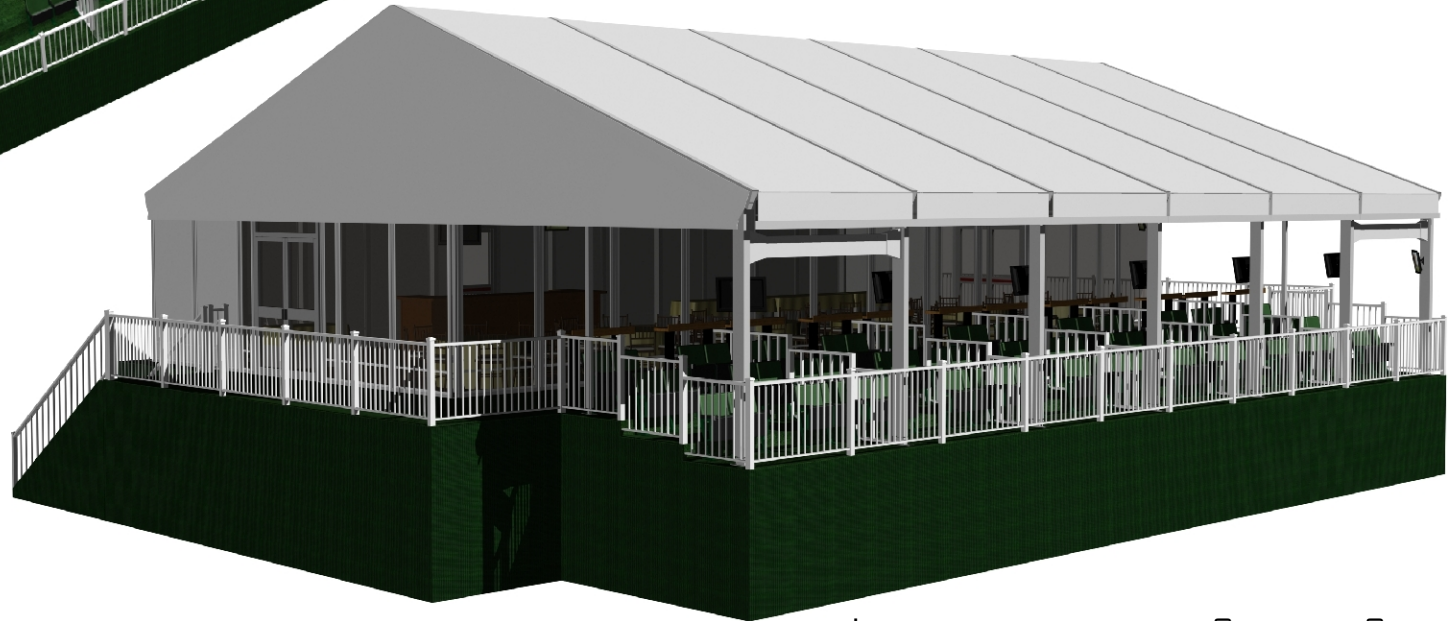

Dining Chalet

at 17 GREEN

IMAGERY PROVIDED BY SHAFFER SPORTS