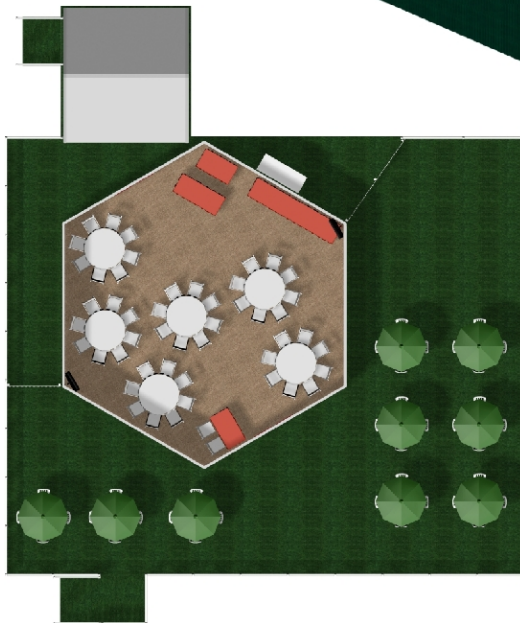

Peachtree Pavilion

1,100 sqft Unit

CORPORATE VILLAGE at 12 GREEN

IMAGERY PROVIDED BY SHAFFER SPORTS