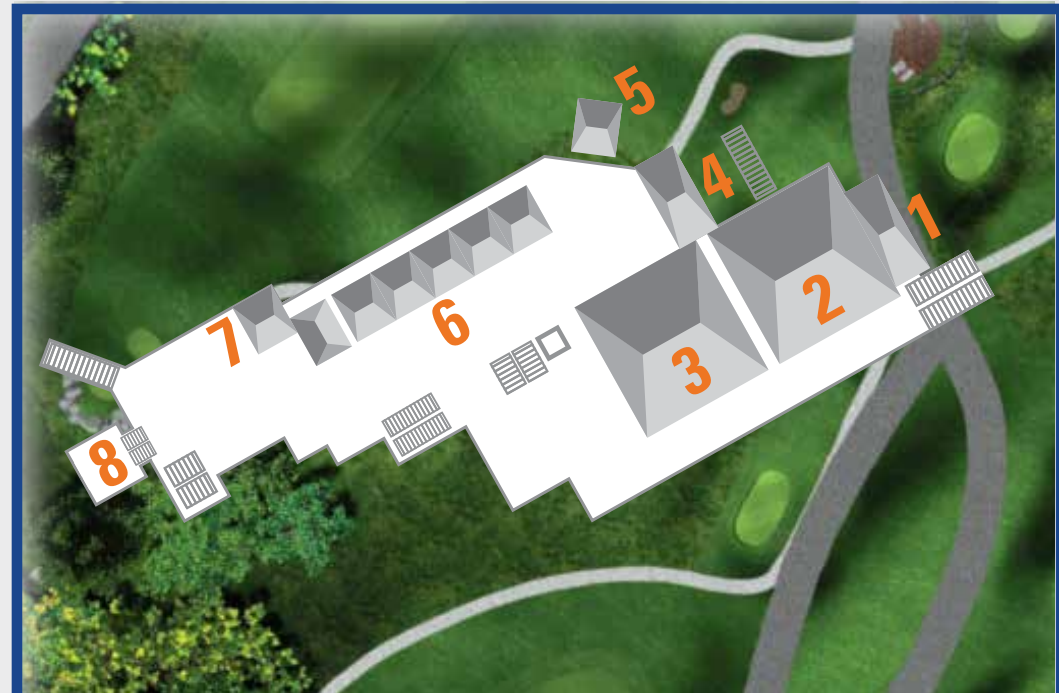

FAN VILLAGE

1. FIRST AID & SPECTATOR INFO/LOST & FOUND
2. FAN SHOP – MERCHANDISE TENT
3. DELL TECHNOLOGIES FAN EXPERIENCE
4. DELL TECHNOLOGIES MATCH PLAY LEARNING LAB POWERED BY CDW
5. NURSING STATION
6. LOCAL FOOD PARTNERS
7. MEXICO CHAMPIONSHIP
8. PENNYBACKER PUB