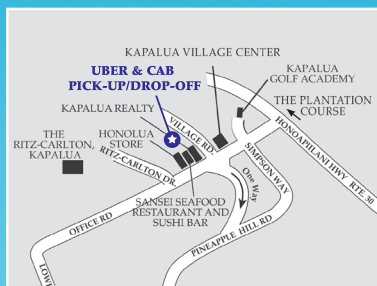

PARKING AND TRANSPORTATION

PARKING AT COURSE WITH PARKING PASS ONLY (NO SPECTATOR DROP-OFF AT THE COURSE)

PUBLIC PARKING LAHAINA CIVIC CENTER

FREE parking and
shuttles to the course

UBER/CAB DROP-OFF

All vehicles dropping off spectators must do so at the designated location on Village Road across from the Kapalua Village Center. Spectators will be shuttled to the FanZone entrance. No parking allowed at this site.